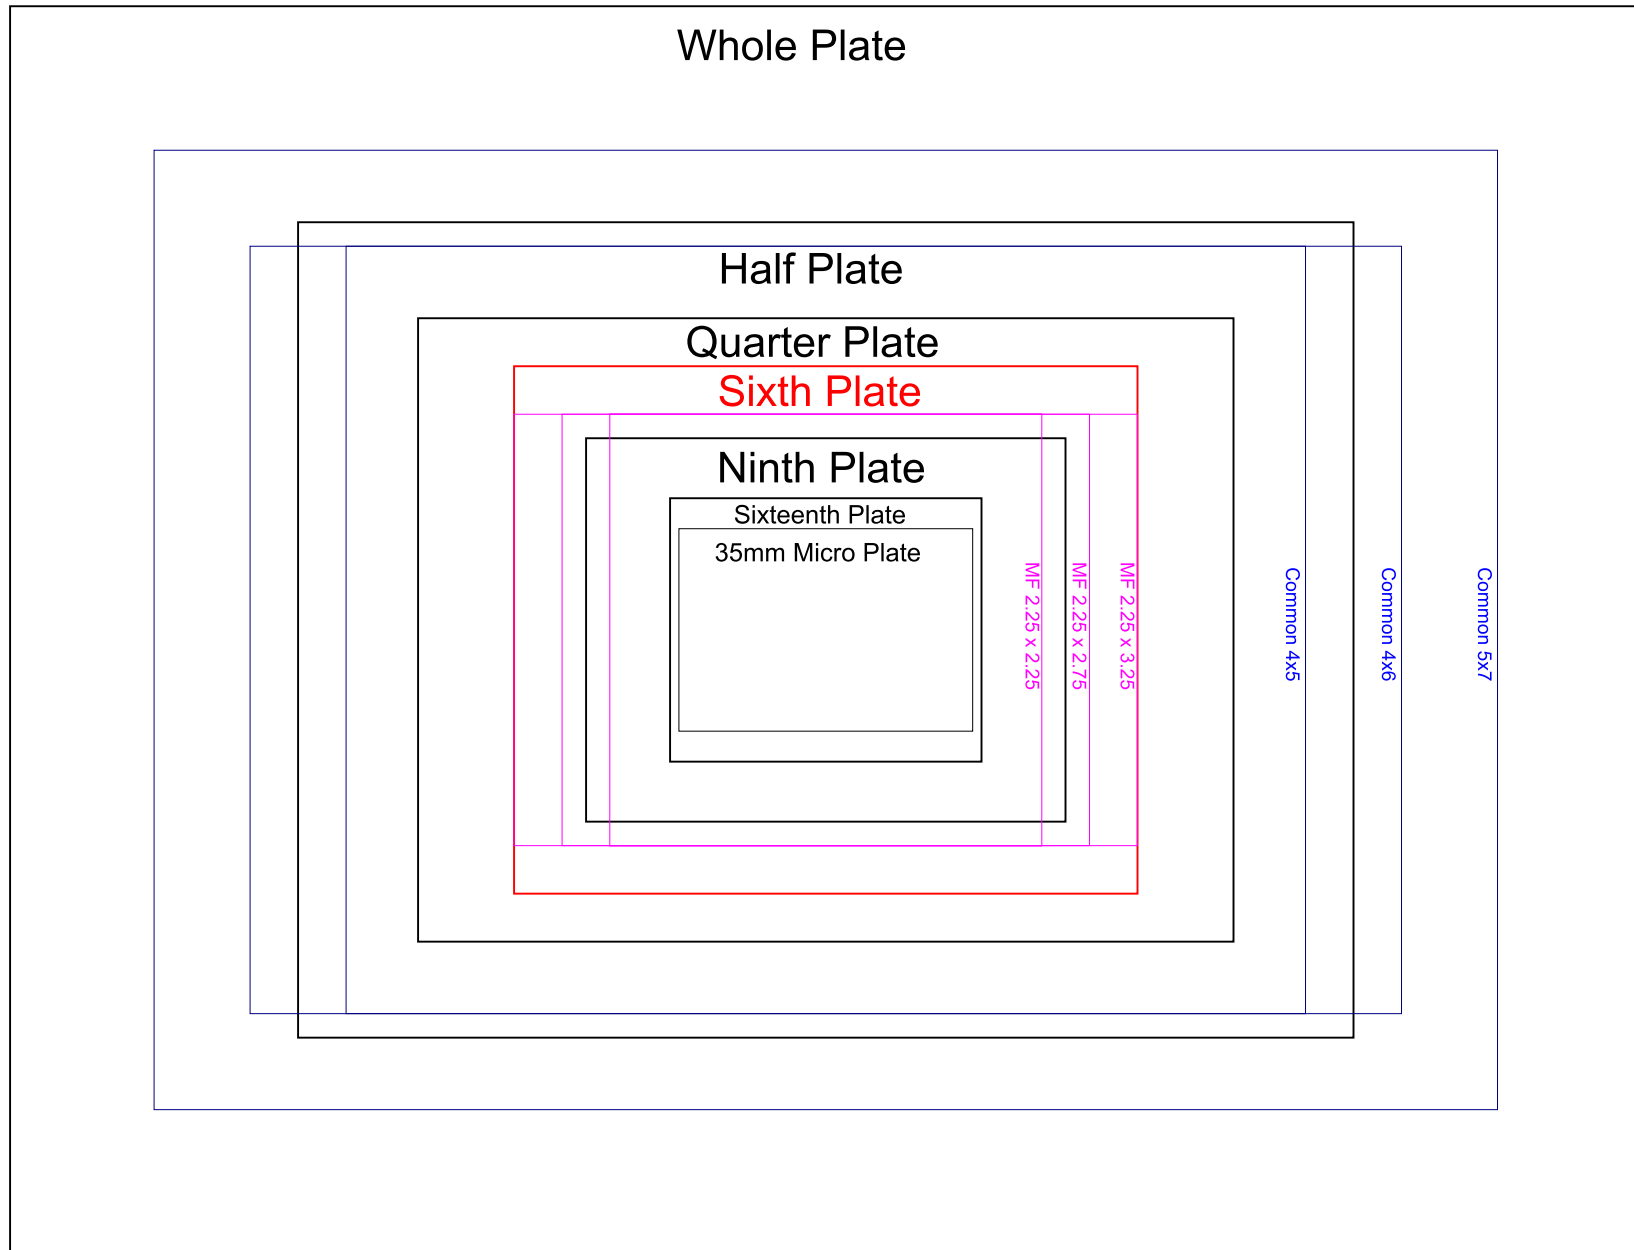

PLATE SIZES

Whole Plate = 8.5 x 6.5 Half Plate = 5.5 x 4.25 Quarter Plate = 4.25 x 3.25 Sixth Plate = 3.25 x 2.75 Ninth Plate = 2.5 x 2.0 Sixteenth Plate = 1.625 x 1.375

35 mm Micro Plate = 1.533 x 1.057 (Based on Gepe slide holders) Other Common 8x10, 4x6, 4x5, 5x7

Med. Format 120"645" 6cm x 4.5cm (2.25" x 1.7") 120-620 6cm x 6cm (2.25" x 2.25") 20 Omega 6cm x 7cm (2.25" x 2.75") 120-620 Full 6cm x 9cm (2.25" x 3.25")