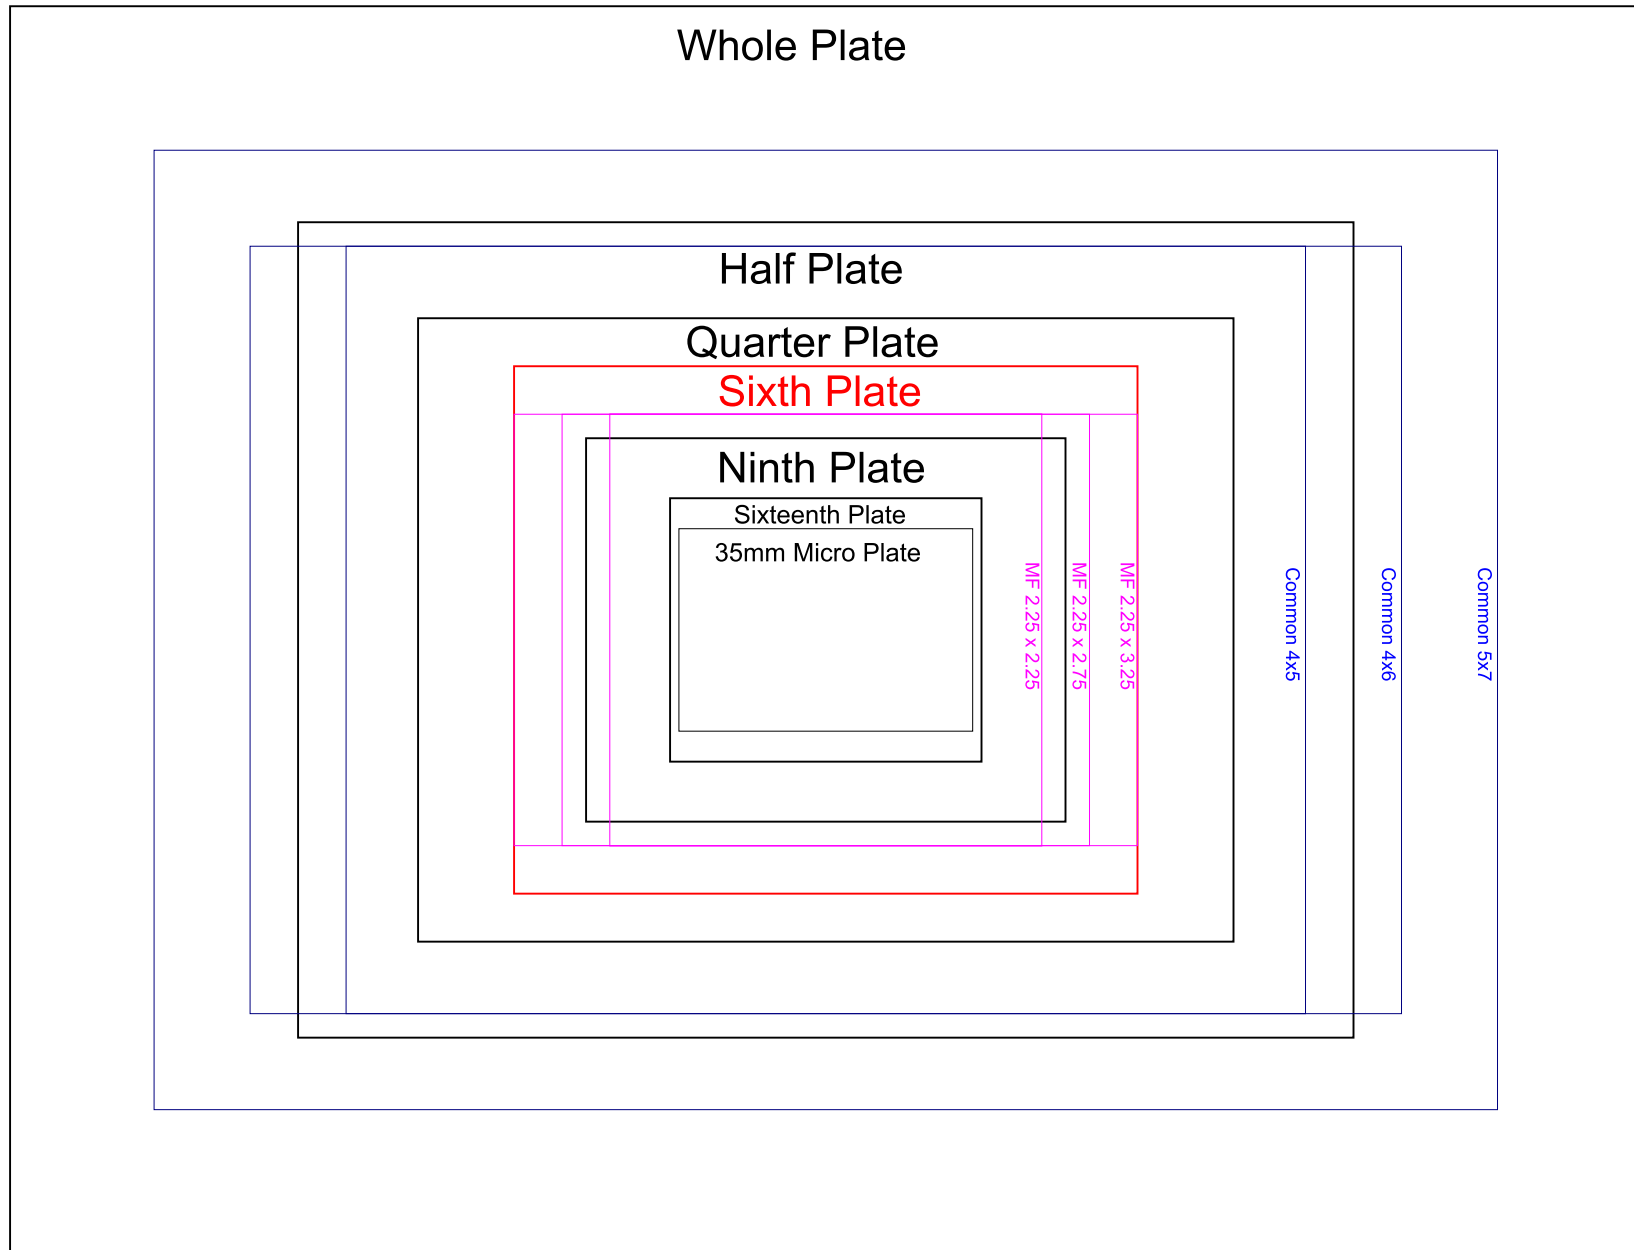

# PLATE SIZES

Whole Plate = 8.5 x 6.5 Half Plate = 5.5 x 4.25 Quarter Plate = 4.25 x 3.25 Sixth Plate = 3.25 x 2.75 Ninth Plate = 2.5 x 2.0 Sixteenth Plate = 1.625 x 1.375

35 mm Micro Plate = 1.533 x 1.057 (Based on Gepe slide holders) Other Common 8x10, 4x6, 4x5, 5x7

Med. Format 120"645" 6cm x 4.5cm (2.25" x 1.7") 120-620 6cm x 6cm (2.25" x 2.25") 20 Omega 6cm x 7cm (2.25" x 2.75") 120-620 Full 6cm x 9cm (2.25" x 3.25")